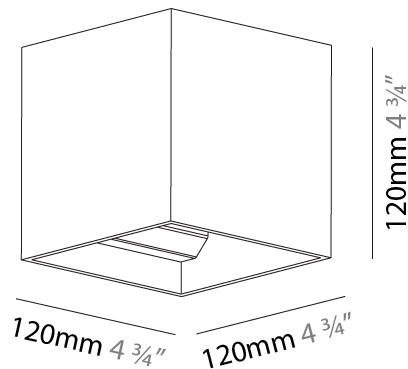

1. To build a product code in our configurator select the specify button on the base model # product page
2. To build a manual product code on this datasheet choose from the options listed below in blue font and add the suffix to the base model #

GENERAL

Series: Dice
Subseries: Dice
Brand: Prolight
Division: Architectural
Mounting Type: Surface
Mounting Location: Wall
Subcategory: Ambient

PHYSICAL

Shape: Cube
Length (mm): 120
Length (in): 4 ¾
Height (mm): 120
Depth (mm): 120
Height (in): 4 ¾
Depth (in): 4 ¾
Light Distribution: Direct / Indirect
Weight (kg): 0.909
Weight (lbs): 2.0
Fixture Finish: [SSR / BKV / CWI / CRY / HAB / UFT / ITA / RUA / FTG / MYG / LOD / PUS / FRO / FUP / KIA / POP / BLS / SPG / MEY / GOH / GUM / CHC / COM / ABZ / JAG / OBR / MOS / ROR](#)
Fixture Material: Aluminum

ELECTRICAL

Lamp Type: LED (Zhaga Standard)
Input Wattage (W): 7.7
Total Output Wattage (W): 7
Dimming: Non-Dimmable
Driver Included: Yes
Driver Location: Integrated
Driver Type: Constant Current
Driver Class: Class 2
Input Voltage (V): 120
Constant Current (MA): 350
Upon Request: Remote: 0-10Vdc Dimming / Phase Dimming @120Vac only / Non-dimming 120/277Vac

LED

Color Temperature (°K): [2700 / 3000 / 3500 / 4000](#)
Max. Delivered Lumen (lm): 220 / 230 / 235 / 240
CRI: >90 CRI
Efficiency (%): 37
Lamp Life (hrs): 50000

OPTICAL

RATINGS AND CERTIFICATIONS

Certified By: Certified for North American Standards
IP rating: IP20