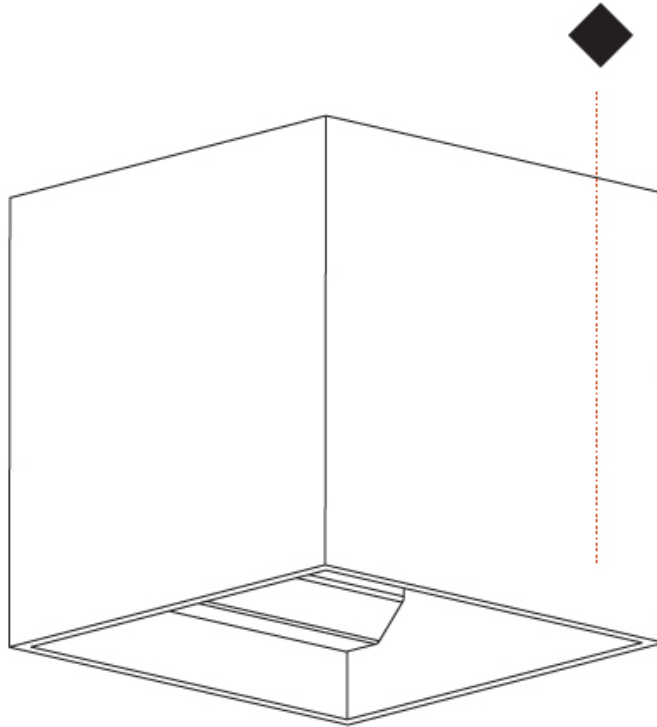

DICE SURFACE

A33252-

PROJECT _____

TYPE _____

SPECIFIER _____

QUANTITY _____

DATE _____