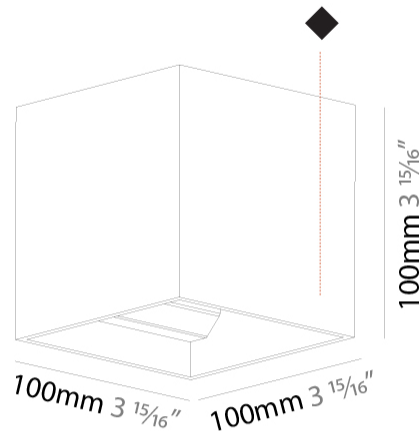

base number   Color   Finishes
Temperature   (Diamond)

1. To build a product code in our configurator select the specify button on the base model # product page
2. To build a manual product code on this datasheet choose from the options listed below in blue font and add the suffix to the base model #

GENERAL

Series: Dice
Subseries: Dice
Brand: Prolicht
Division: Architectural
Mounting Type: Surface
Mounting Location: Wall
Subcategory: Ambient

PHYSICAL

Shape: Cube
Length (mm): 100
Length (in): 3 15/16
Height (mm): 100
Depth (mm): 100
Height (in): 3 15/16
Depth (in): 3 15/16
Light Distribution: Direct / Indirect
Weight (kg): 0.647
Weight (lbs): 1.423

Fixture Finish: SSR / BKV / CWI / CRY / HAB / UFT / ITA / RUA / FTG / MYG / LOD / PUS / FRO / FUP / KIA / POP / BLS / SPG / MEY / GOH / GUM / CHC / COM / ABZ / JAG / OBR / MOS / ROR
Fixture Material: Aluminum

ELECTRICAL

Lamp Type: LED (Zhaga Standard)
Input Wattage (W): 7.7
Total Output Wattage (W): 7
Dimming: Non-Dimmable
Driver Included: Yes
Driver Location: Integrated
Driver Type: Constant Current
Driver Class: Class 2
Input Voltage (V): 120
Constant Current (MA): 350
Upon Request: Remote: 0-10Vdc Dimming / Phase Dimming @120Vac only / Non-dimming 120/277Vac

LED

Color Temperature (°K): 2700 / 3000 / 3500 / 4000
Max. Delivered Lumen (lm): 220 / 230 / 235 / 240
CRI: >90 CRI
Lamp Life (hrs): 50000

OPTICAL

RATINGS AND CERTIFICATIONS

Certified By: Certified for North American Standards
IP rating: IP20